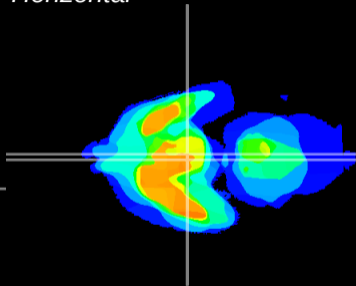

Coronal

Sagittal-R

Sagittal-L

ViBrism: CX01752
Horizontal

Arc