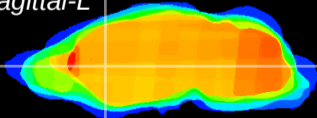

Coronal

Sagittal-R

Sagittal-L

ViBrism: CX01753
Horizontal

CPU medial