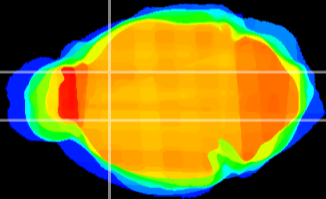

Coronal

Sagittal-R

Sagittal-L

ViBrism: CX01753
Horizontal

CPU medial