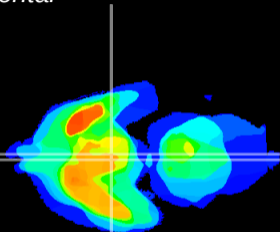

Coronal

Sagittal-R

Sagittal-L

ViBrism: CX01754
Horizontal

Arc