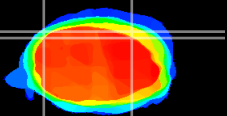

Coronal

Sagittal-R

Sagittal-L

ViBrism: CX01755
Horizontal

Cb lobe