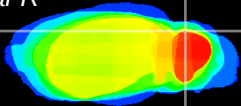

Coronal

Sagittal-R

Sagittal-L

ViBrism: CX01755
Horizontal

Cb lobe