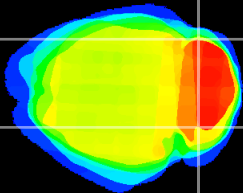

Coronal

Sagittal-R

Sagittal-L

ViBrism: CX01755
Horizontal

Cb lobe