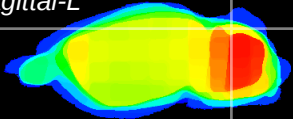

Coronal

Sagittal-R

Sagittal-L

ViBrism: CX01755
Horizontal

Cb lobe