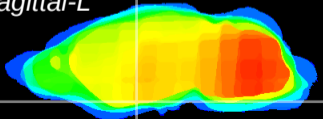

Coronal

Sagittal-R

Sagittal-L

ViBrism: CX01756
Horizontal

S0