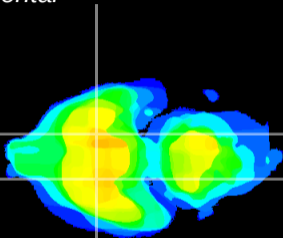

Coronal

Sagittal-R

Sagittal-L

ViBrism: CX01756
Horizontal

S0