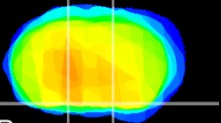

Coronal

Sagittal-R

Sagittal-L

ViBrism: CX01756
Horizontal

S0