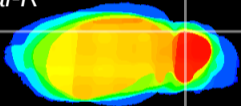

Coronal

Sagittal-R

Sagittal-L

ViBrism: CX01760
Horizontal

Cb lobe