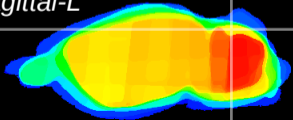

Coronal

Sagittal-R

Sagittal-L

ViBrism: CX01760
Horizontal

Cb lobe