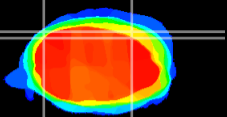

Coronal

Sagittal-R

Sagittal-L

ViBrism: CX01760
Horizontal

Cb lobe