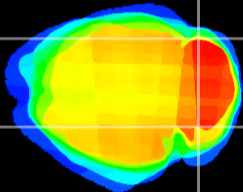

Coronal

Sagittal-R

Sagittal-L

ViBrism: CX01760
Horizontal

Cb lobe