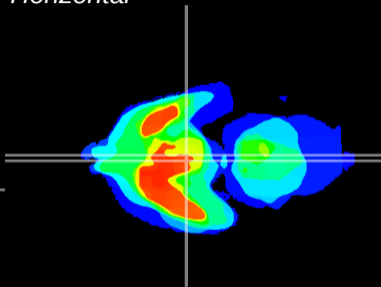

Coronal

Sagittal-R

Sagittal-L

ViBrism: CX01771
Horizontal

Arc