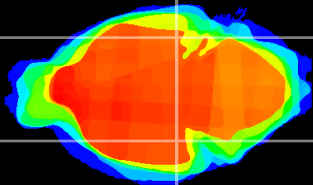

Coronal

Sagittal-R

Sagittal-L

ViBrism: CX01771
Horizontal

ventral S