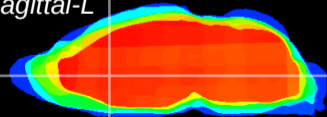

Coronal

Sagittal-R

Sagittal-L

ViBrism: CX01773  
Horizontal

LS