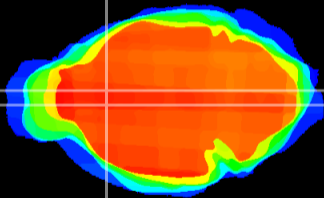

Coronal

Sagittal-R

Sagittal-L

ViBrism: CX01773  
Horizontal

LS