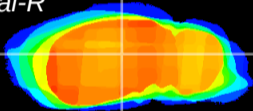

Coronal

Sagittal-R

Sagittal-L

ViBrism: CX01774
Horizontal

LG