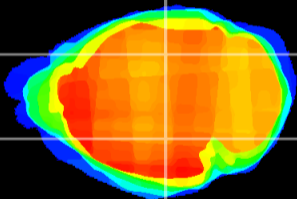

Coronal

Sagittal-R

Sagittal-L

ViBrism: CX01774
Horizontal

LG