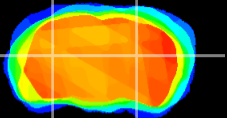

Coronal

Sagittal-R

Sagittal-L

ViBrism: CX01774
Horizontal

LG