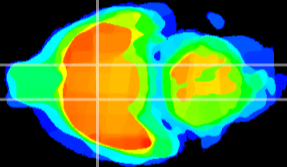

Coronal

Sagittal-R

Sagittal-L

ViBrism: CX01774
Horizontal

LH