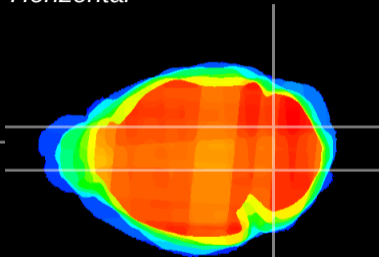

Coronal

Sagittal-R

Sagittal-L

ViBrism: CX01782  
Horizontal

Cb nucleus