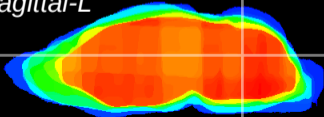

Coronal

Sagittal-R

Sagittal-L

ViBrism: CX01782  
Horizontal

Cb nucleus