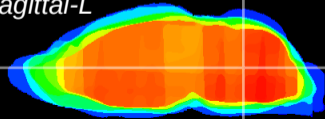

Coronal

Sagittal-R

Sagittal-L

ViBrism: CX01782
Horizontal

MVe