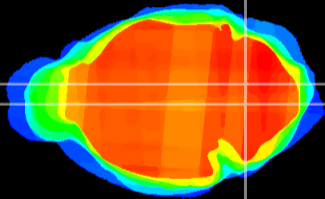

Coronal

Sagittal-R

Sagittal-L

ViBrism: CX01782
Horizontal

MVe