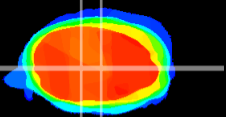

Coronal

Sagittal-R

Sagittal-L

ViBrism: CX01782
Horizontal

MVe