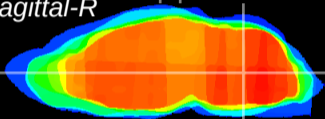

Coronal

Sagittal-R

Sagittal-L

ViBrism: CX01782
Horizontal

MVe