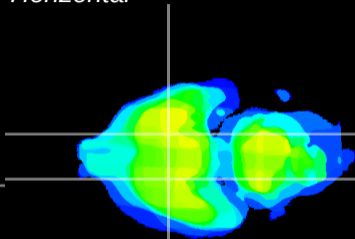

Coronal

Sagittal-R

Sagittal-L

ViBrism: CX01786
Horizontal

S0