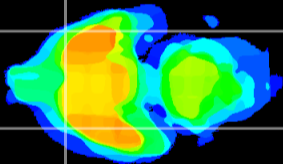

Coronal

Sagittal-R

Sagittal-L

ViBrism: CX01787
Horizontal

Pir