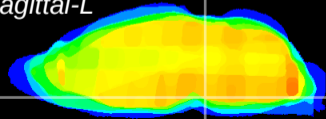

Coronal

Sagittal-R

Sagittal-L

ViBrism: CX01787
Horizontal

Pn