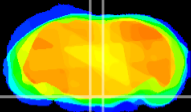

Coronal

Sagittal-R

Sagittal-L

ViBrism: CX01787
Horizontal

Pn