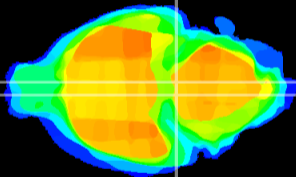

Coronal

Sagittal-R

Sagittal-L

ViBrism: CX01787
Horizontal

Pn