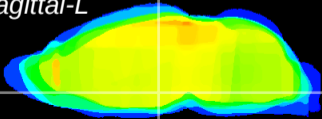

Coronal

Sagittal-R

Sagittal-L

ViBrism: CX01788
Horizontal

DM