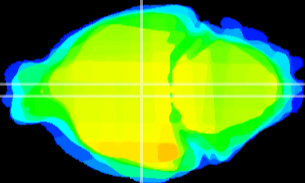

Coronal

Sagittal-R

Sagittal-L

ViBrism: CX01788
Horizontal

DM