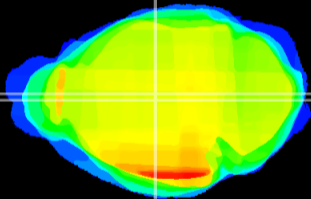

Coronal

Sagittal-R

Sagittal-L

ViBrism: CX01788
Horizontal

MD