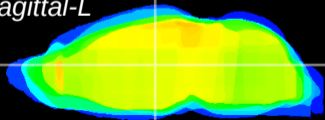

Coronal

Sagittal-R

Sagittal-L

ViBrism: CX01788
Horizontal

MD