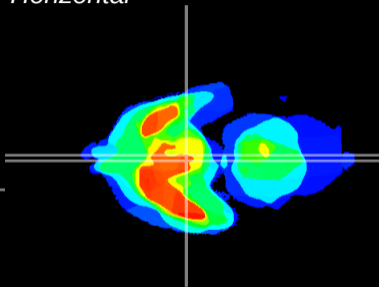

Coronal

Sagittal-R

Sagittal-L

ViBrism: CX01789
Horizontal

Arc