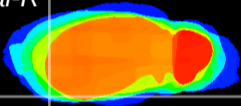

Coronal

Sagittal-R

Sagittal-L

ViBrism: CX01796
Horizontal

Pir