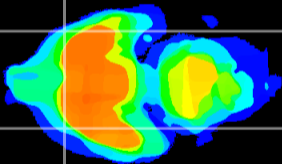

Coronal

Sagittal-R

Sagittal-L

ViBrism: CX01796
Horizontal

Pir