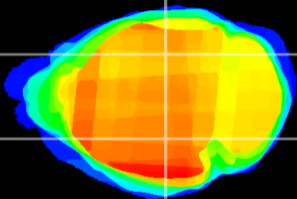

Coronal

Sagittal-R

Sagittal-L

ViBrism: CX01811
Horizontal

LG