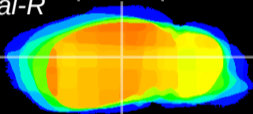

Coronal

Sagittal-R

Sagittal-L

ViBrism: CX01811
Horizontal

LG