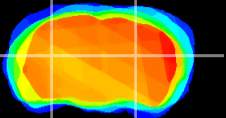

Coronal

Sagittal-R

Sagittal-L

ViBrism: CX01811
Horizontal

LG