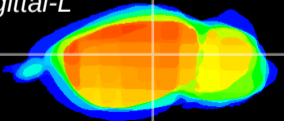

Coronal

Sagittal-R

Sagittal-L

ViBrism: CX01811
Horizontal

LG