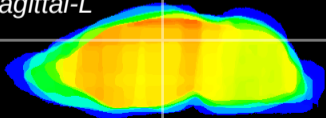

Coronal

Sagittal-R

Sagittal-L

ViBrism: CX01814
Horizontal

DG