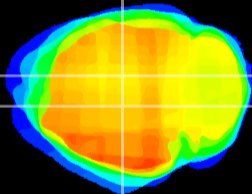

Coronal

Sagittal-R

Sagittal-L

ViBrism: CX01814
Horizontal

DG