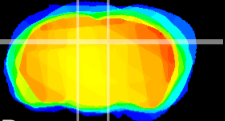

Coronal

Sagittal-R

Sagittal-L

ViBrism: CX01814
Horizontal

DG