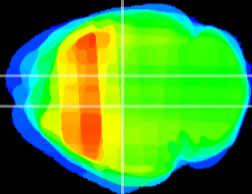

Coronal

Sagittal-R

Sagittal-L

ViBrism: CX01822
Horizontal

DG