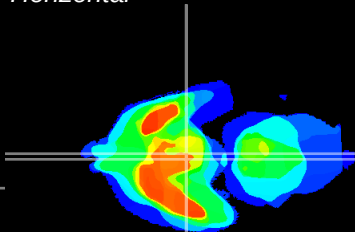

Coronal

Sagittal-R

Sagittal-L

ViBrism: CX01823
Horizontal

Arc