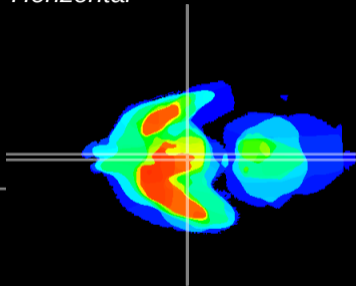

Coronal

Sagittal-R

Sagittal-L

ViBrism: CX01824
Horizontal

Arc