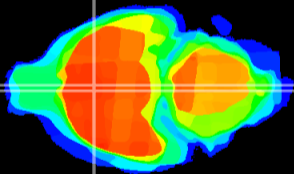

Coronal

Sagittal-R

Sagittal-L

ViBrism: CX01824  
Horizontal

MPA