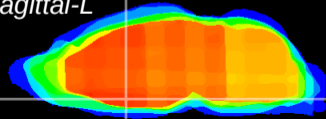

Coronal

Sagittal-R

Sagittal-L

ViBrism: CX01824  
Horizontal

MPA