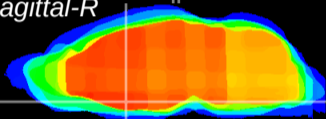

Coronal

Sagittal-R

Sagittal-L

ViBrism: CX01824  
Horizontal

MPA