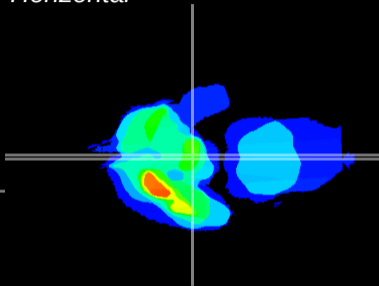

Coronal

Sagittal-R

Sagittal-L

ViBrism: CX01825
Horizontal

ME