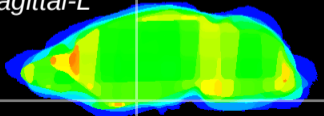

Coronal

Sagittal-R

Sagittal-L

ViBrism: CX01826
Horizontal

S0