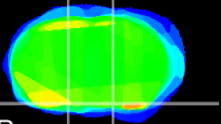

Coronal

Sagittal-R

Sagittal-L

ViBrism: CX01826
Horizontal

S0