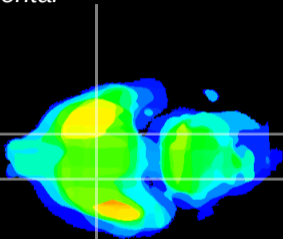

Coronal

Sagittal-R

Sagittal-L

ViBrism: CX01826
Horizontal

S0