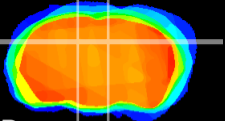

Coronal

Sagittal-R

Sagittal-L

ViBrism: CX01827
Horizontal

DG