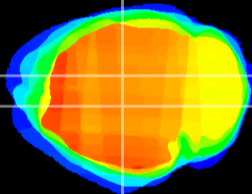

Coronal

Sagittal-R

Sagittal-L

ViBrism: CX01827
Horizontal

DG