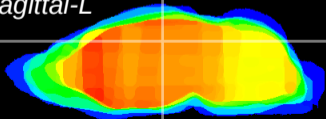

Coronal

Sagittal-R

Sagittal-L

ViBrism: CX01827
Horizontal

DG