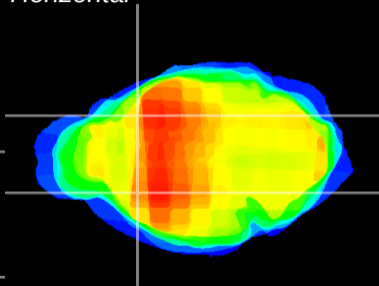

Coronal

Sagittal-R

Sagittal-L

ViBrism: CX01828
Horizontal

CPU lateral