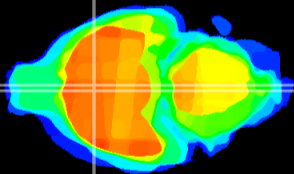

Coronal

Sagittal-R

Sagittal-L

ViBrism: CX01832
Horizontal

MPA