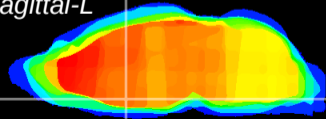

Coronal

Sagittal-R

Sagittal-L

ViBrism: CX01832
Horizontal

MPA