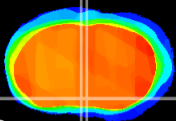

Coronal

Sagittal-R

Sagittal-L

ViBrism: CX01832
Horizontal

MPA