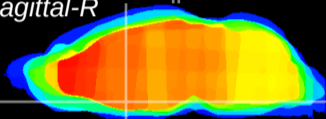

Coronal

Sagittal-R

Sagittal-L

ViBrism: CX01832
Horizontal

MPA