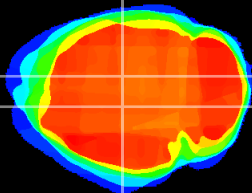

Coronal

Sagittal-R

Sagittal-L

ViBrism: CX01833
Horizontal

DG