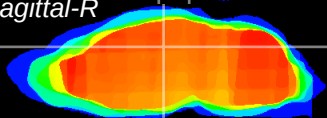

Coronal

Sagittal-R

Sagittal-L

ViBrism: CX01833
Horizontal

DG