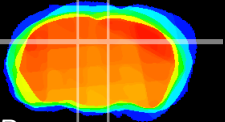

Coronal

Sagittal-R

Sagittal-L

ViBrism: CX01833
Horizontal

DG