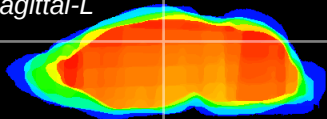

Coronal

Sagittal-R

Sagittal-L

ViBrism: CX01833
Horizontal

DG