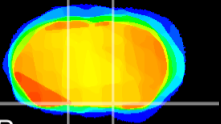

Coronal

Sagittal-R

Sagittal-L

ViBrism: CX01839
Horizontal

S0