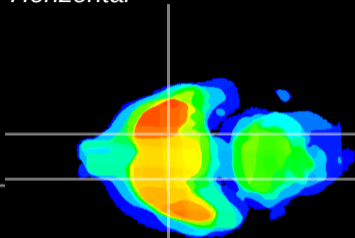

Coronal

Sagittal-R

Sagittal-L

ViBrism: CX01839
Horizontal

S0