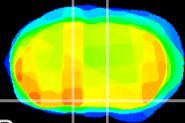

Coronal

Sagittal-R

Sagittal-L

ViBrisM: CX01840
Horizontal

LH