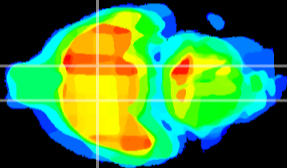

Coronal

Sagittal-R

Sagittal-L

ViBrisM: CX01840
Horizontal

LH