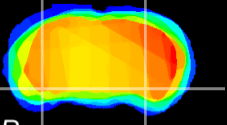

Coronal

Sagittal-R

Sagittal-L

ViBrism: CX01841
Horizontal

ventral S