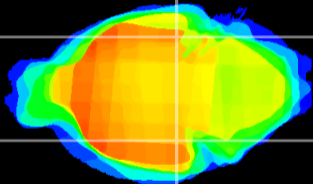

Coronal

Sagittal-R

Sagittal-L

ViBrism: CX01841
Horizontal

ventral S