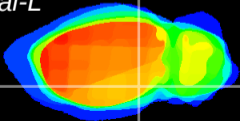

Coronal

Sagittal-R

Sagittal-L

ViBrism: CX01841
Horizontal

ventral S