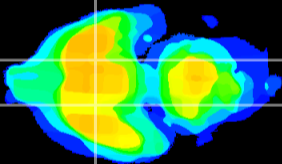

Coronal

Sagittal-R

Sagittal-L

ViBrism: CX01842
Horizontal

S0