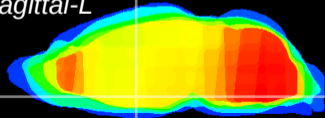

Coronal

Sagittal-R

Sagittal-L

ViBrism: CX01849
Horizontal

SPa dorsal