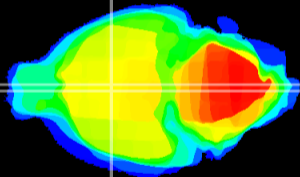

Coronal

Sagittal-R

Sagittal-L

ViBrism: CX01849
Horizontal

SPa dorsal