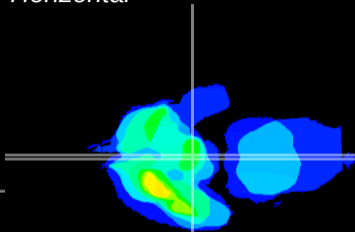

Coronal

Sagittal-R

Sagittal-L

ViBrism: CX01852
Horizontal

ME