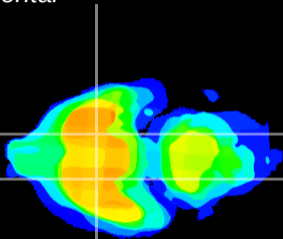

Coronal

Sagittal-R

Sagittal-L

ViBrism: CX01860
Horizontal

S0