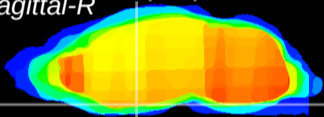

Coronal

Sagittal-R

Sagittal-L

ViBrism: CX01860
Horizontal

S0