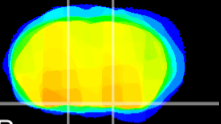

Coronal

Sagittal-R

Sagittal-L

ViBrism: CX01860
Horizontal

S0