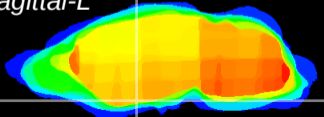

Coronal

Sagittal-R

Sagittal-L

ViBrism: CX01860
Horizontal

S0