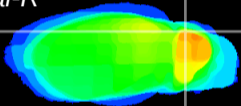

Coronal

Sagittal-R

Sagittal-L

ViBrism: CX01867
Horizontal

Cb lobe