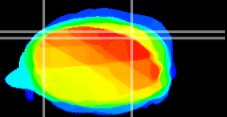

Coronal

Sagittal-R

Sagittal-L

ViBrism: CX01867
Horizontal

Cb lobe