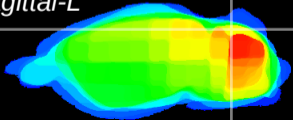

Coronal

Sagittal-R

Sagittal-L

ViBrism: CX01867
Horizontal

Cb lobe