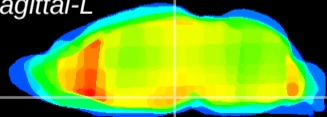

Coronal

Sagittal-R

Sagittal-L

ViBrism: CX01869
Horizontal

M