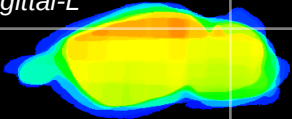

Coronal

Sagittal-R

Sagittal-L

ViBrism: CX01870
Horizontal

Cb lobe