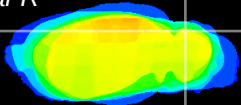

Coronal

Sagittal-R

Sagittal-L

ViBrism: CX01870
Horizontal

Cb lobe