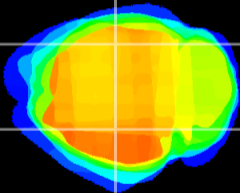

Coronal

Sagittal-R

Sagittal-L

ViBrism: CX01873
Horizontal

CA2/CA3