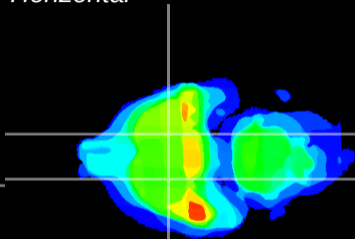

Coronal

Sagittal-R

Sagittal-L

ViBrism: CX01874
Horizontal

S0