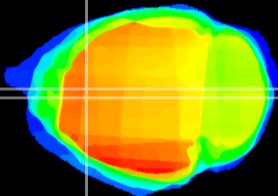

Coronal

Sagittal-R

Sagittal-L

ViBrism: CX01878
Horizontal

Cx cingulate