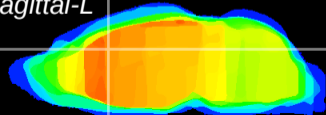

Coronal

Sagittal-R

Sagittal-L

ViBrism: CX01878
Horizontal

Cx cingulate