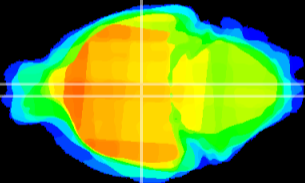

Coronal

Sagittal-R

Sagittal-L

ViBrism: CX01878
Horizontal

DM