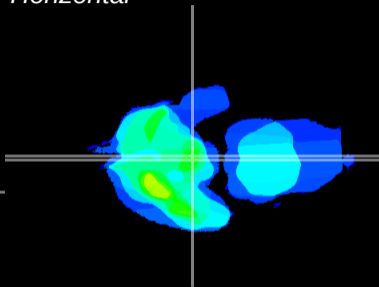

Coronal

Sagittal-R

Sagittal-L

ViBrism: CX01879
Horizontal

ME