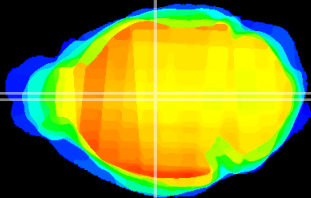

Coronal

Sagittal-R

Sagittal-L

ViBrism: CX01892
Horizontal

MD