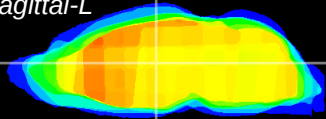

Coronal

Sagittal-R

Sagittal-L

ViBrism: CX01892
Horizontal

MD