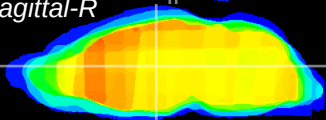

Coronal

Sagittal-R

Sagittal-L

ViBrism: CX01892
Horizontal

MD