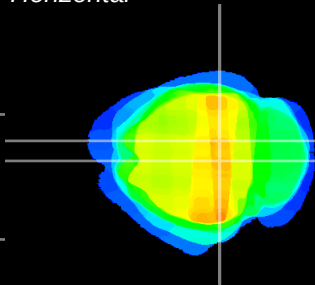

Coronal

Sagittal-R

Sagittal-L

ViBrism: CX01893
Horizontal

SC