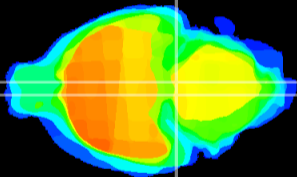

Coronal

Sagittal-R

Sagittal-L

ViBrism: CX01895
Horizontal

Pn