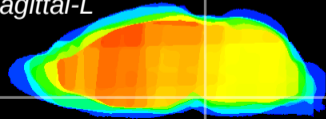

Coronal

Sagittal-R

Sagittal-L

ViBrism: CX01895
Horizontal

Pn