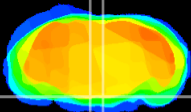

Coronal

Sagittal-R

Sagittal-L

ViBrism: CX01895
Horizontal

Pn